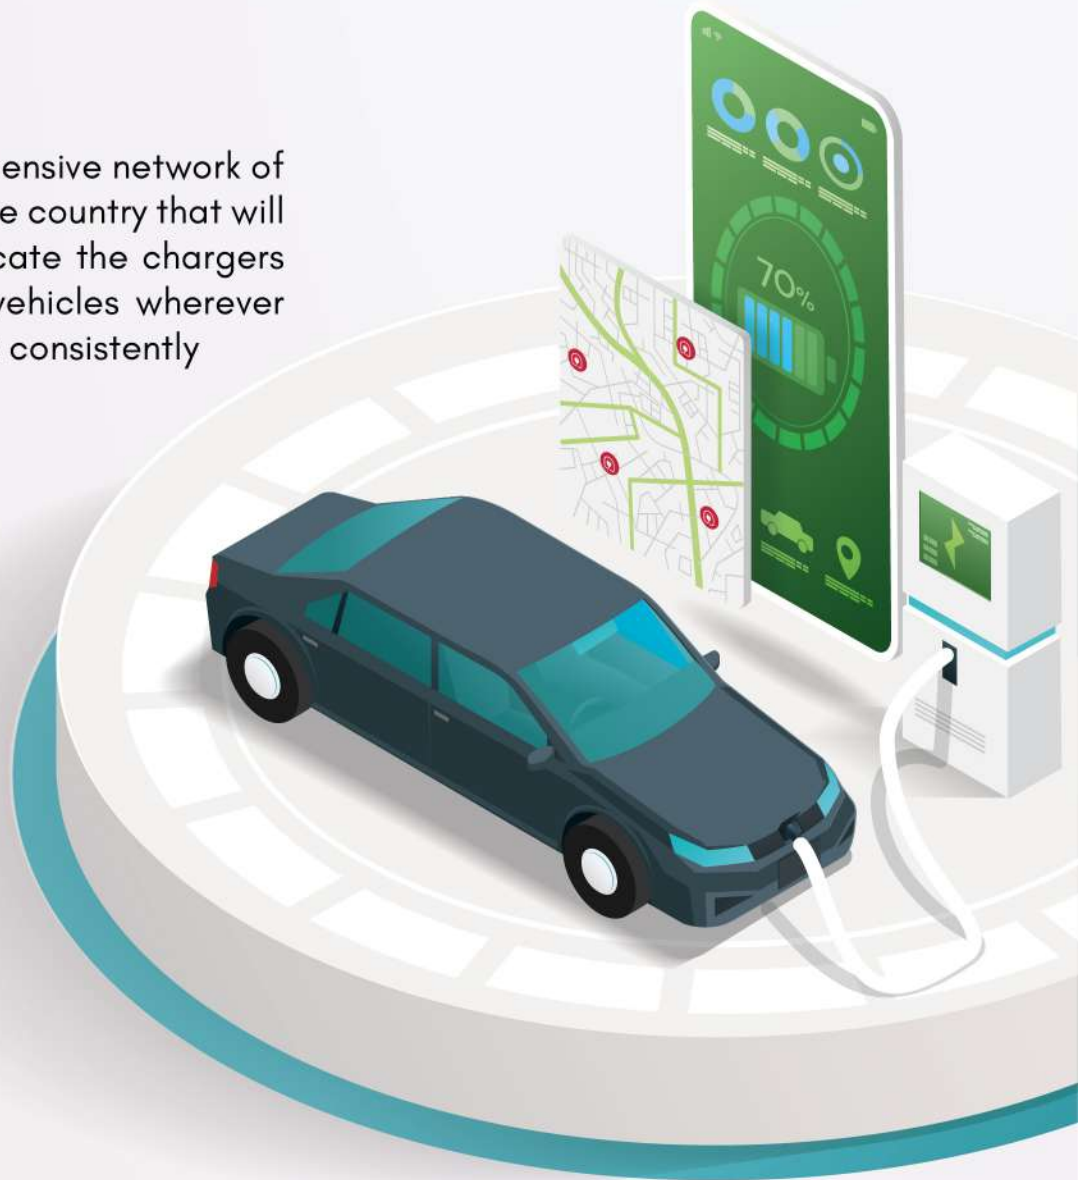

“A Product Of 3rd Eye Informatics ”

An ISO 9001:2015 Certified Company

A-401, Bhaveshwar Arcade, Opp. Shreyas Cinema, L.B.S Road, Ghatkopar- West, Mumbai- 4000 86, MH, India.

+91 99875 73575

powertap@3rdeyeinformatics.com

www.3rdeyeinformatics.com/powertap